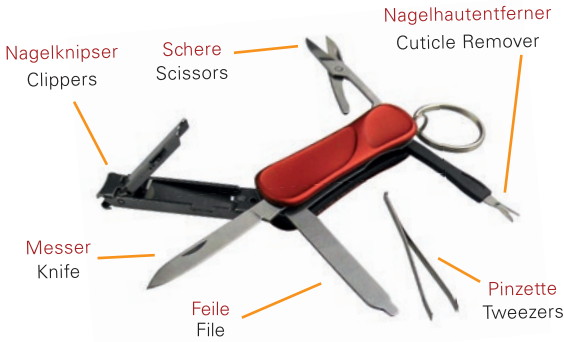

MULTI-TOOLS

2502 Maniküre Multi-Tool
mit 6 Funktionen
Manicure Multi-Tool
with 6 functions