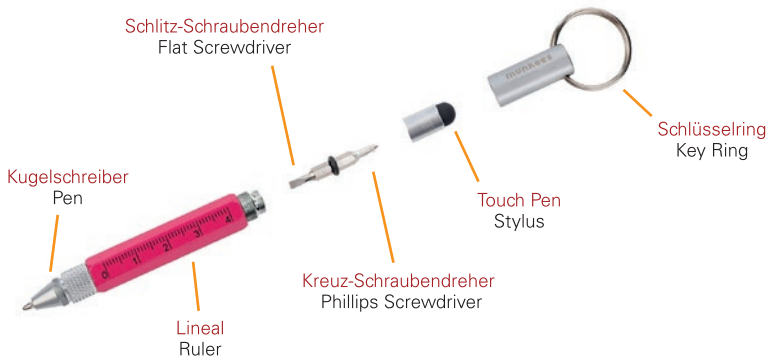

2512 Faltbare Schere
Foldable Scissors

2514 Klappmesser I
Folding Knife I

Klappmesser II 2522 Rot | Red
Folding Knife II 25228 Anthrazit | Anthracite

2524 Klappmesser III
Folding Knife III

2598 5-in-1-Werkzeug Pen
5-in-1 Tool Pen
21g | 9 x 110mm